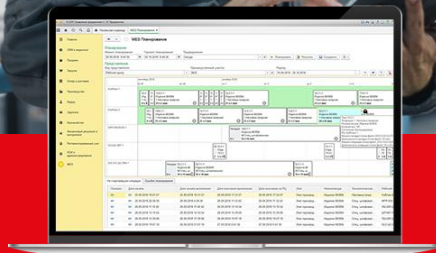

КЕЙСЫ В РАБОТЕ

**ИТ-РЕШЕНИЕ
ДЛЯ ПРОИЗВОДСТВЕННОГО
ПЛАНИРОВАНИЯ
НА ОСНОВЕ ТЕХНОЛОГИЙ
ИСКУССТВЕННОГО ИНТЕЛЛЕКТА**

**СИСТЕМА
ДЛЯ ПРОИЗВОДСТВЕННОГО
ПЛАНИРОВАНИЯ
И СОСТАВЛЕНИЯ
ПООПЕРАЦИОННОГО
ВНУТРИЦЕХОВОГО
РАСПИСАНИЯ**